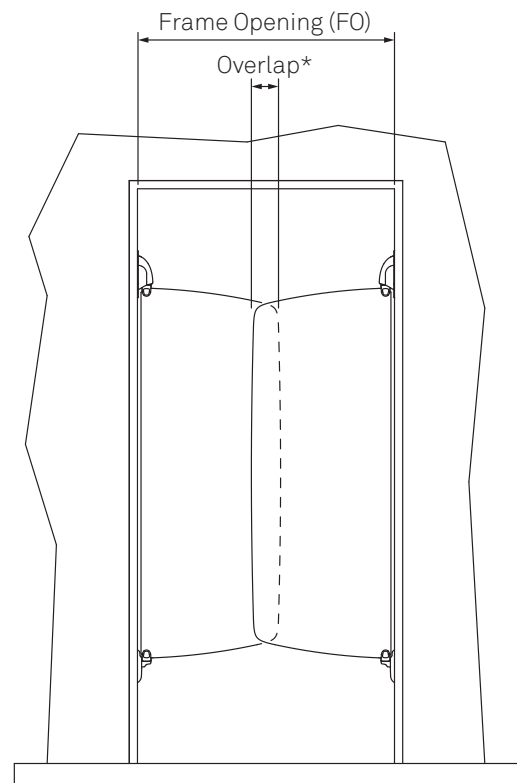

6kg Release

Medium - ENL51-810
Wide - ENL52-809

Medium - ENL51-813
Wide - ENL52-812

Medium - ENL51-807
Wide - ENL52-806

SELECT LEAF SIZE

Leaf Size	Min FO	Max FO
Medium	741mm	870mm
Wide	871mm	1000mm

* Overlap will range from 20mm at 'Max FO' to 150mm at 'Min FO'.

We do not recommend an overlap outside of this range.

EN-SUITE PIVOT SET OPTIONS

3KG RELEASE

Wall Mount Set

ENP15-300

Contents: 4x Wall Mounts. All fixings included.

6KG RELEASE

Unrestricted (UR) Pivot Set