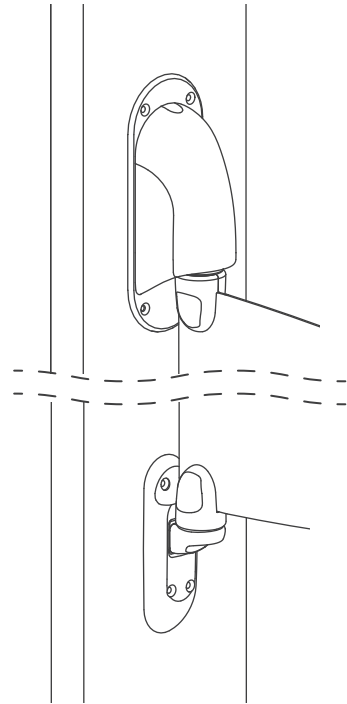

6kg Release

Medium - ENL51-810
Wide - ENL52-809

Medium - ENL51-813
Wide - ENL52-812

Medium - ENL51-807
Wide - ENL52-806

SELECT LEAF SIZE

Leaf Size	Min FO	Max FO
Medium	741mm	870mm
Wide	871mm	1000mm

* Overlap will range from 20mm at 'Max FO' to 150mm at 'Min FO'.

We do not recommend an overlap outside of this range.

EN-SUITE PIVOT SET OPTIONS

3KG RELEASE

Wall Mount Set

ENP15-300

Contents: 4x Wall Mounts. All fixings included.

6KG RELEASE

Unrestricted (UR) Pivot Set

ENP15-200

Contents: 2x UR Pivots, 2x Wall Mounts. All fixings included.

Staff Only Reset
version ENP10-200