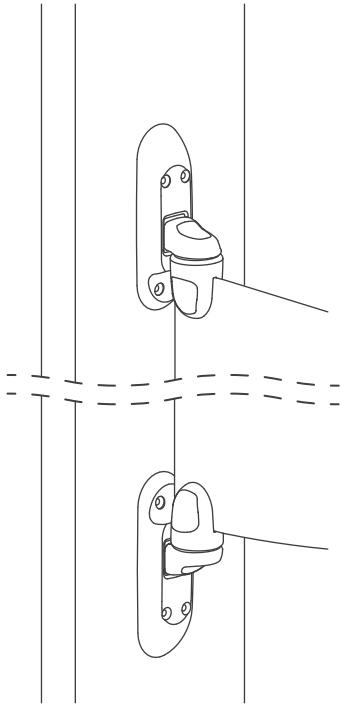

6kg Release

Medium - ENL51-810
Wide - ENL52-809

Medium - ENL51-813
Wide - ENL52-812

Medium - ENL51-807
Wide - ENL52-806

SELECT LEAF SIZE

Leaf Size	Min FO	Max FO
Medium	741mm	870mm
Wide	871mm	1000mm

* Overlap will range from 20mm at 'Max FO' to 150mm at 'Min FO'.

We do not recommend an overlap outside of this range.

EN-SUITE PIVOT SET OPTIONS

3KG RELEASE

Wall Mount Set

ENP15-300

Contents: 4x Wall Mounts. All fixings included.

6KG RELEASE

Unrestricted (UR) Pivot Set