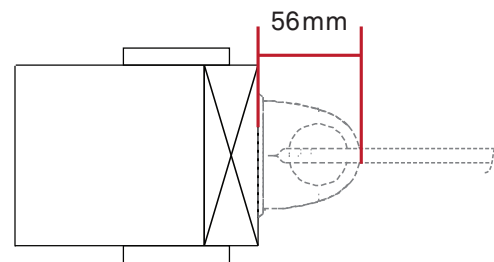

SAFEHINGE PRIMERA[®]

EN-SUITE DOORSET SIZE GUIDE

SII001, Revision 3

SELECT LEAF SIZE

Leaf Size	Min FO	Max FO
Narrow	600mm	740mm
Medium	741mm	870mm
Wide	871mm	1000mm

* Overlap will range from 20mm at 'Max FO' to 150mm at 'Min FO'.

We do not recommend an overlap outside of this range.

CLEAR OPENING WIDTH

The clear opening with (COW) can be calculated by:

$$FO - 112\text{mm} = \text{COW}$$

CHECK DOOR FRAME

Door frame must be minimum 70mm wide to install the en-suite magnetic frame pivots. The frame surface must be flat to avoid any gaps between frame and pivot.