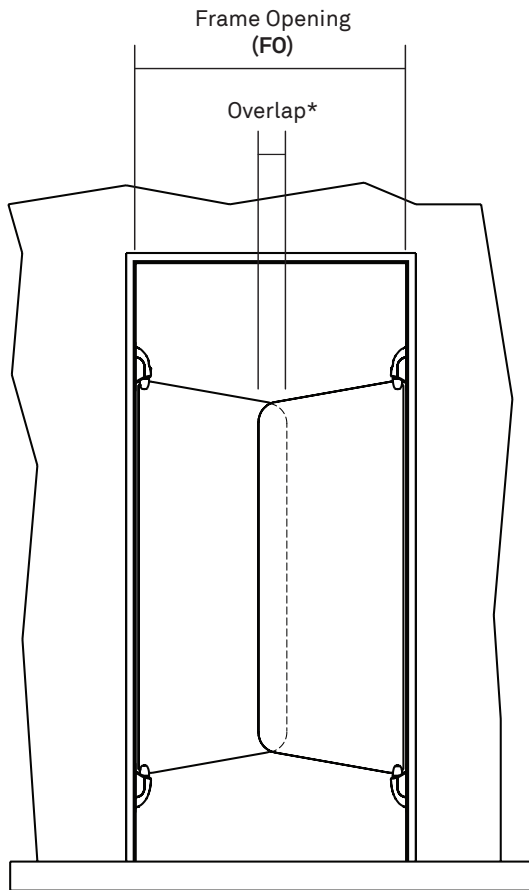

SAFEHINGE PRIMERA[®]

EN-SUITE DOORSET SIZE GUIDE

SII001, Revision 3

SELECT LEAF SIZE

Leaf Size	Min FO	Max FO
Narrow	600mm	740mm
Medium	741mm	870mm
Wide	871mm	1000mm

* Overlap will range from 20mm at 'Max FO' to 150mm at 'Min FO'.

We do not recommend an overlap outside of this range.

CLEAR OPENING WIDTH

The clear opening with (COW) can be calculated by:

$$FO - 112\text{mm} = \text{COW}$$

CHECK DOOR FRAME

Door frame must be minimum 70mm wide to install the en-suite magnetic frame pivots. The frame surface must be flat to avoid any gaps between frame and pivot.