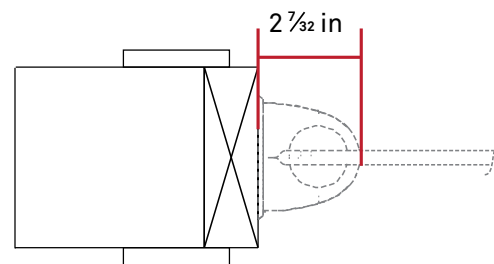

SAFEHINGE PRIMERA[®]

EN-SUITE DOORSET SIZE GUIDE

SII001-A, Revision 2

SELECT LEAF SIZE

Leaf Size	Min FO	Max FO
Narrow	24½ in	29¼ in
Medium	29¼ in	34¼ in
Wide	34¼ in	39¼ in

* Overlap will range from ¾ in at 'Max FO' to 6 in at 'Min FO'.

We do not recommend an overlap outside of this range.

CLEAR OPENING WIDTH

The clear opening with (COW) can be calculated by:

$$FO - 4\frac{1}{2}in = COW$$

CHECK DOOR FRAME

Door frame must be minimum 2¾ in wide to install the en-suite magnetic frame pivots. The frame surface must be flat to avoid any gaps between frame and pivot.