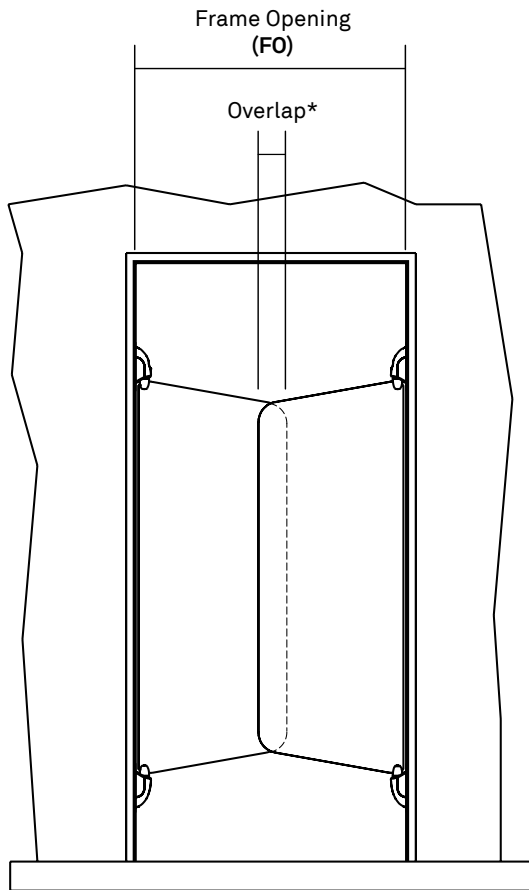

SAFEHINGE PRIMERA[®]

EN-SUITE DOORSET SIZE GUIDE

SII001-A, Revision 2

SELECT LEAF SIZE

Leaf Size	Min FO	Max FO
Narrow	24½ in	29¼ in
Medium	29¼ in	34¼ in
Wide	34¼ in	39¼ in

* Overlap will range from ¾ in at 'Max FO' to 6 in at 'Min FO'.

We do not recommend an overlap outside of this range.

CLEAR OPENING WIDTH

The clear opening with (COW) can be calculated by:

$$FO - 4\frac{1}{2}in = COW$$

CHECK DOOR FRAME

Door frame must be minimum 2¾ in wide to install the en-suite magnetic frame pivots. The frame surface must be flat to avoid any gaps between frame and pivot.