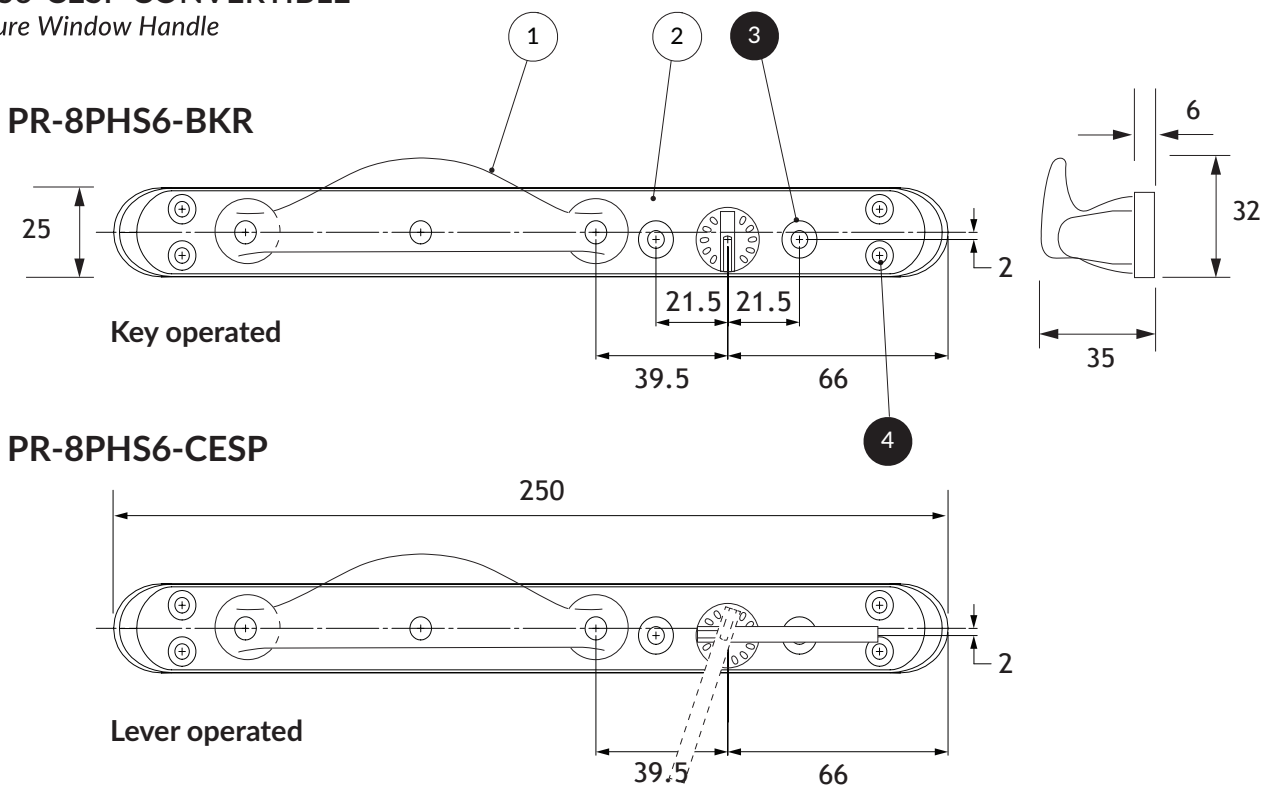

PR-8PHS6-CESP CONVERTIBLE

Anti-Ligature Window Handle

PARTS LIST

ITEM	QTY	Description	PART NUMBER	PRIMERA CODE
1	1	6mm WINDOW PLATE 6X25X250 WITH CONVERTIBLE ESP DRIVE TURN	B600230	
2	1	727S HANDLE	B310112	
3	2	ESPAG HANDLE FIXINGS M5X40mm 6 LOBE PIN TORX C/S M/S	B100571	
4	4	WINDOW HANDLE FIXINGS 6X3/4 X 6 LOBE PIN TORX C/S		

SHOWN AS FIG 3, ITEM 1 WILL BE (B600231) IF FIG 4.

Material | **Handle:** Die-cast Mazak 5 handle. Electro-plated SSS Finish.

Fixings | 6 lobe pin-torx anti-tamper stainless steel security screws.

Maintenance | **Cleaning:** Proprietary baby oil and soft cloth.