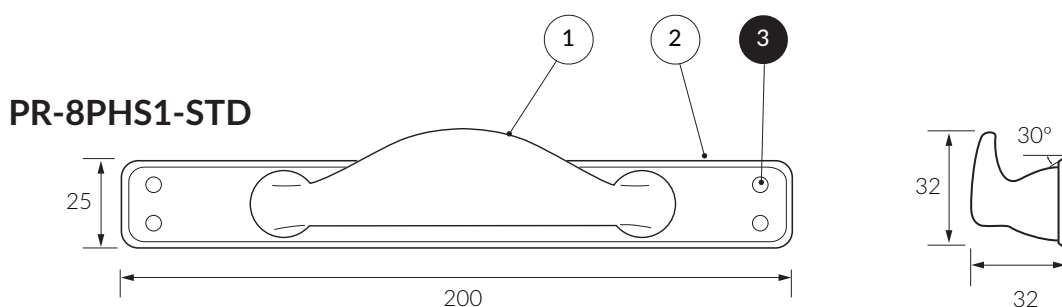

PR-8PHS1-STD Standard Push/Pull Anti-Ligature Window Handle

PARTS LIST

ITEM	QTY	Description	PART NUMBER	PRIMERA CODE
1	1	727S HANDLE	B310112	PR-8PHS1-STD
2	1	3X25X200 WINDOW PLATE	B600221	-
3	4	FIXINGS 6 LOBE PIN TORX No.6X 3/4	B100515	

Material | **Handle:** Die-cast Mazak 5 handle. Electro-plated SSS Finish.

Fixings | 6 lobe pin-torx anti-tamper stainless steel security screws.

Maintenance | **Cleaning:** Proprietary baby oil and soft cloth.