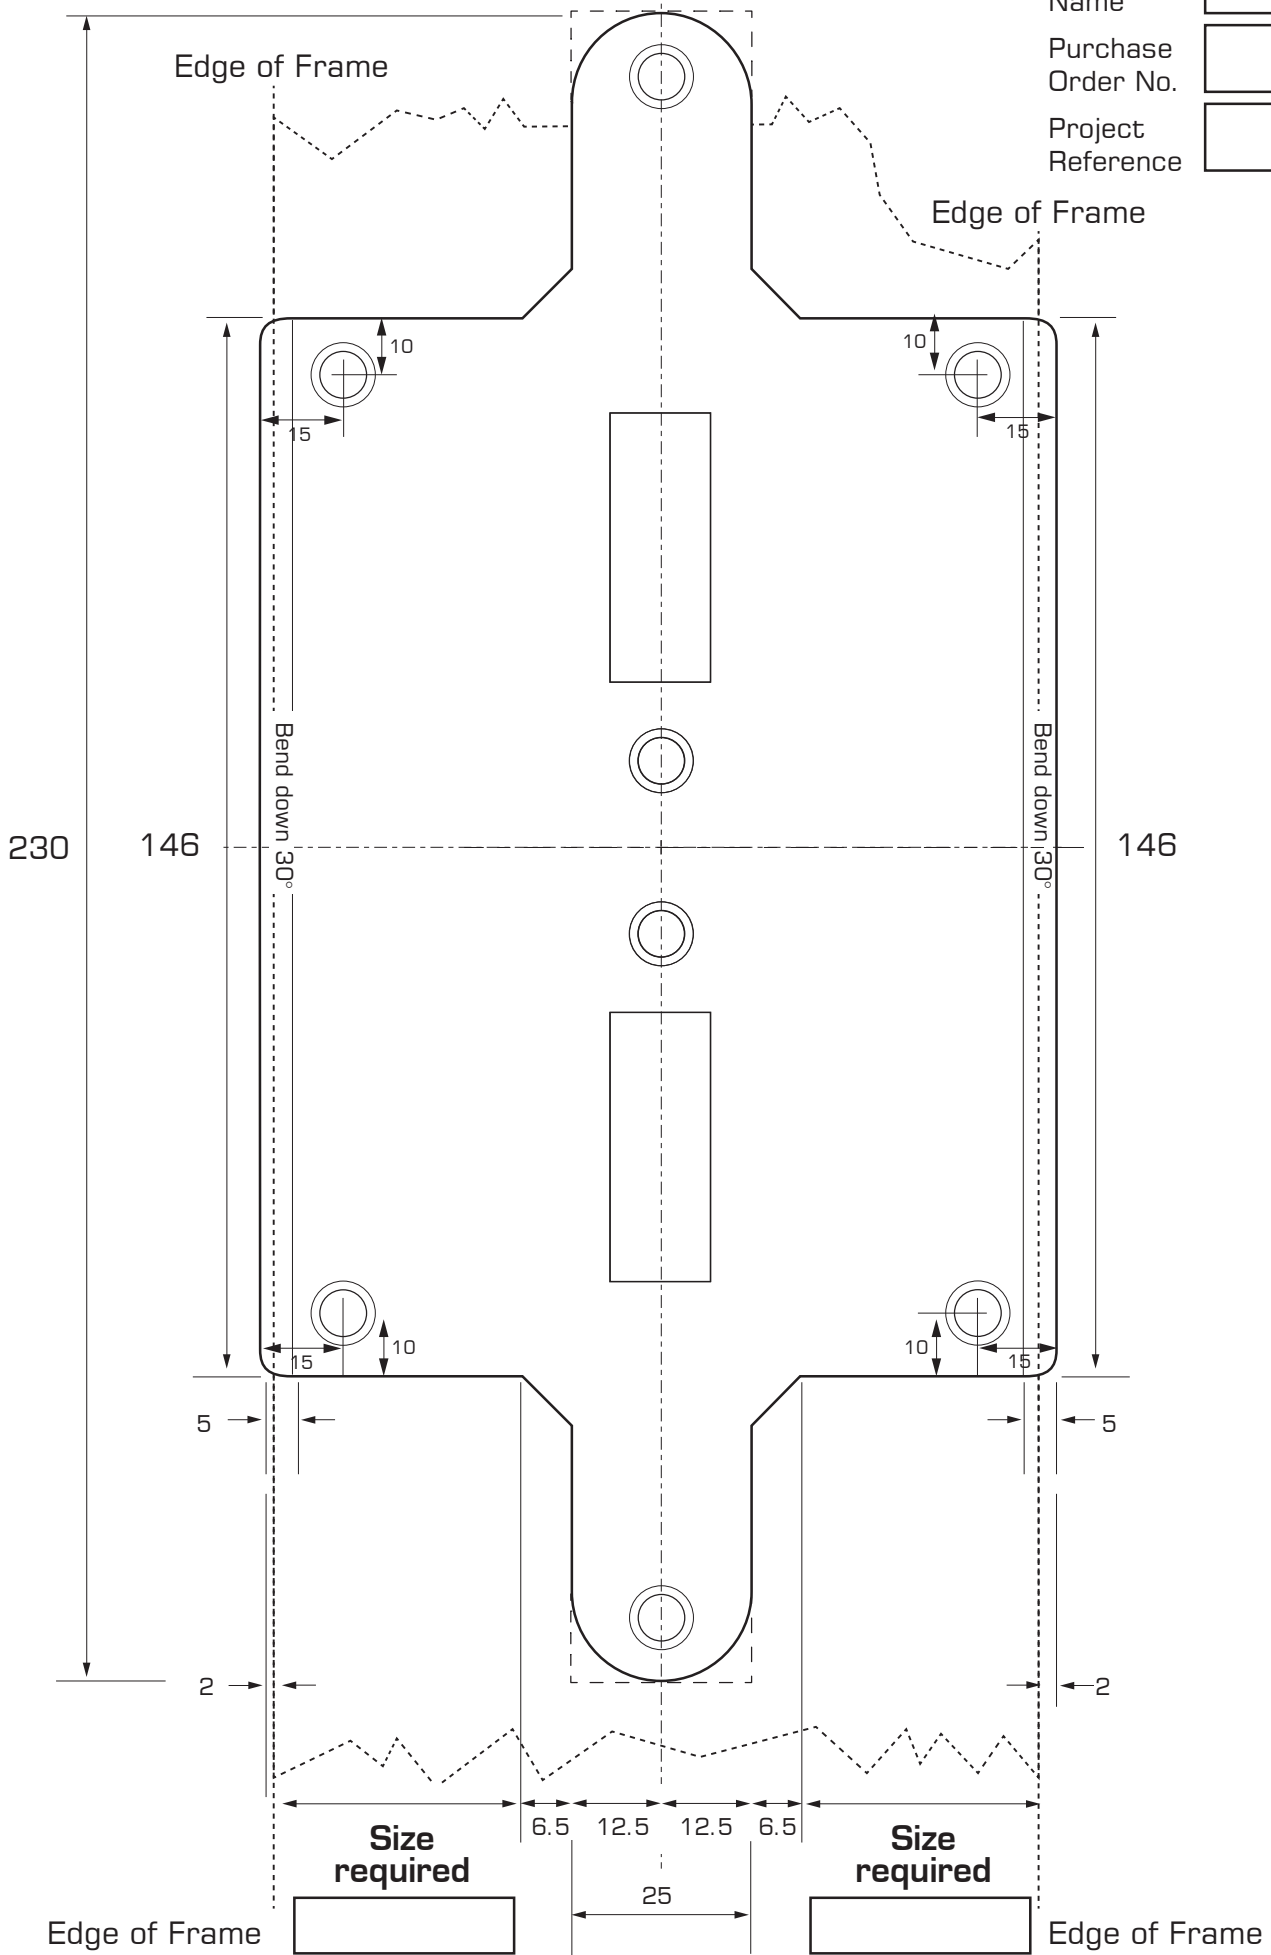

Template for Primera Night Latch Universal Double Action Striker 1.5mm Stainless Steel

Customer Name
 Purchase Order No.
 Project Reference

Edge of Frame

Edge of Frame